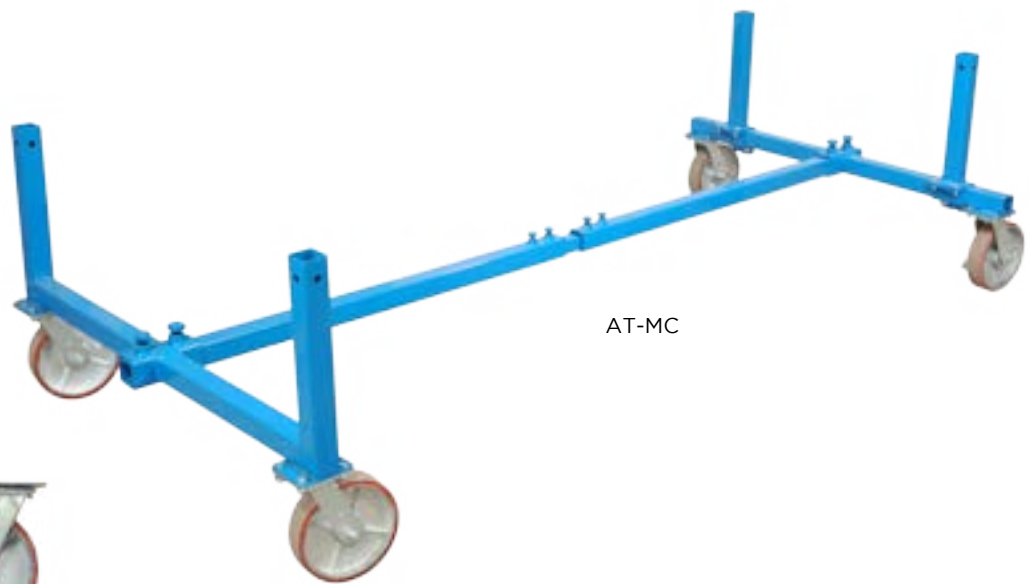

# Mustang Body Cart

Want to move around your Mustang or Cougar uni-body with ease and not break the bank? Check out our Mustang Cart. For a more adjustable version check out Body Cart Elite.

It comes standard with four (4) 8" polyurethane over cast iron casters, rated at 1,250 lbs each. The cart is rated at 3,000 lbs with either the 8" cast iron wheels.

The cart is fixed height putting the rocker set 23" high.

The front posts sit in the lower A arm socket. You can bolt them in front to back, but the body will sit there without bolting if you want. The front is adjustable in width. The rear posts will line up with the front leaf spring perch and you can bolt sideways thru the frame rail. There is a connecting tube front to back on this cart.

## Specs

Weight Limit	3,000 lbs rating
Fixed Height	24"
Casters	Four (4) - 8" Polyurethane over cast iron casters rated at 1,250 lbs each, includes 2 caster locks
Storage	12" x 48" x 22"

Our Mustang Body Cart is Manufactured in Utah and comes with our 1 year caster /1 year steel warranty. Unless otherwise noted, the Mustang Body Cart ships bare steel. Powder Coating is also available.