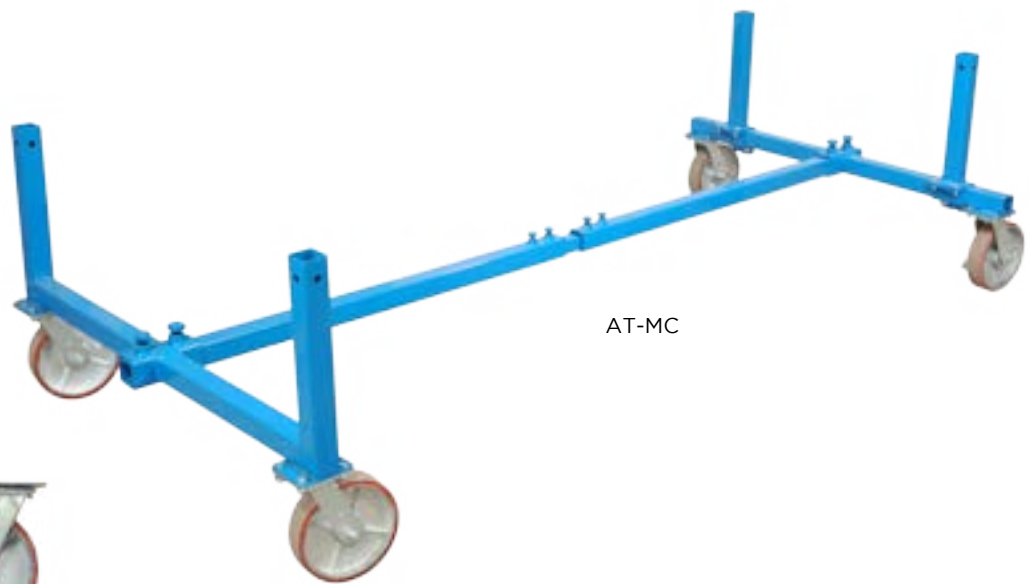

# Mustang Body Cart

Want to move around your Mustang or Cougar uni-body with ease and not break the bank? Check out our Mustang Cart. For a more adjustable version check out Body Cart Elite.

It comes standard with four (4) 8" polyurethane over cast iron casters, rated at 1,250 lbs each. The cart is rated at 3,000 lbs with either the 8" cast iron wheels.

The cart is fixed height putting the rocker set 23" high.

The front posts sit in the lower A arm socket. You can bolt them in front to back, but the body will sit there without bolting if you want. The front is adjustable in width. The rear posts will line up with the front leaf spring perch and you can bolt sideways thru the frame rail. There is a connecting tube front to back on this cart.

## Specs

Weight Limit	2,000 lbs rating
Fixed Height	24"
Castors	Four (4) - 8" Polyurethane over cast iron casters rated at 1,250 lbs each, includes 2 caster locks
Storage	12" x 48" x 22"

Our Mustang Body Cart is Manufactured in Utah and comes with our 1 year caster /1 year steel warranty. Unless otherwise noted, the Mustang Body Cart ships bare steel. Powder Coating is also available.